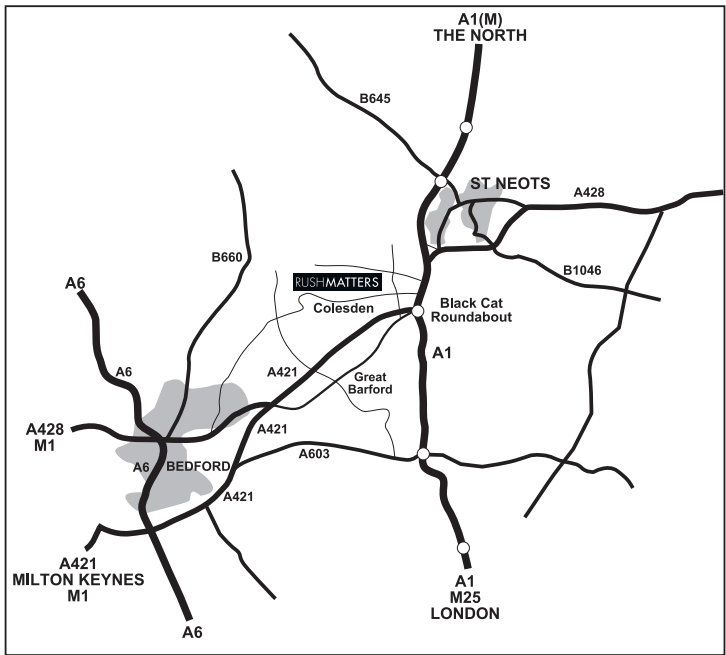

DIRECTIONS TO RUSHMATTERS

A421
Great Barford
Bypass

RUSHMATTERS

RUSH MATTERS, GRANGE FARM, COLESDEN, BEDFORDSHIRE, UK, MK44 3DB
 TEL & FAX: +44 (0) 1234 376419 MOBILE: +44 (0)7778 266386