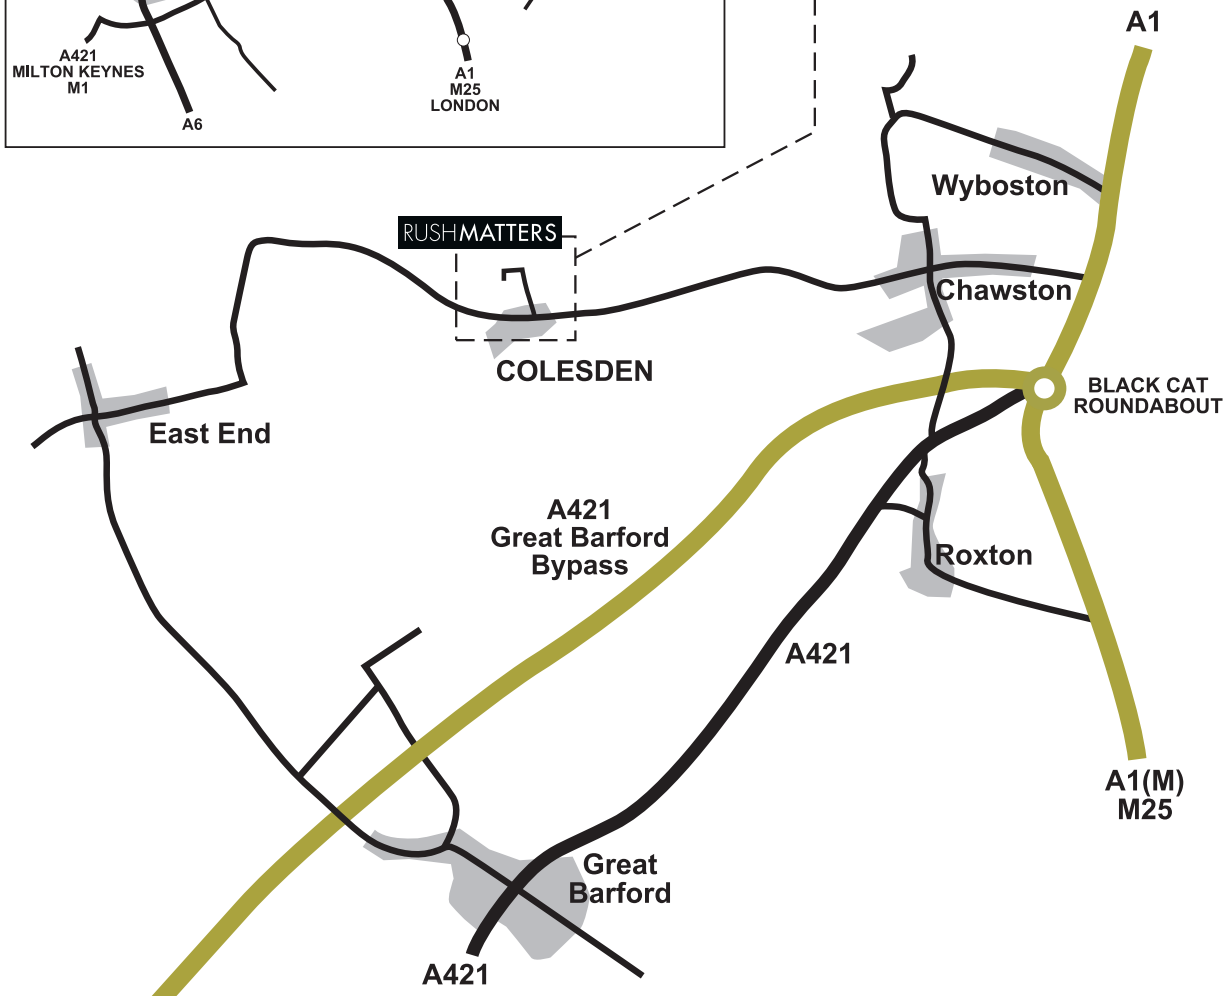

DIRECTIONS TO RUSHMATTERS

A421
Great Barford
Bypass

RUSHMATTERS

RUSH MATTERS, GRANGE FARM, COLESDEN, BEDFORDSHIRE, UK, MK44 3DB
 TEL & FAX: +44 (0) 1234 376419 MOBILE: +44 (0)7778 266386