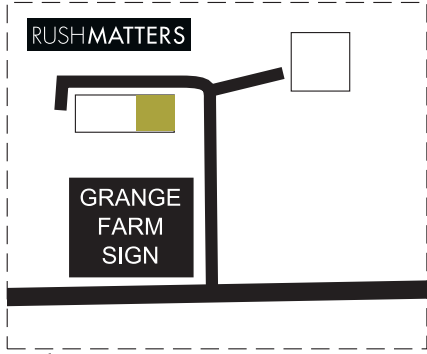

DIRECTIONS TO RUSHMATTERS

A421
Great Barford
Bypass

RUSHMATTERS

RUSH MATTERS, GRANGE FARM, COLESDEN, BEDFORDSHIRE, UK, MK44 3DB
 TEL & FAX: +44 (0) 1234 376419 MOBILE: +44 (0)7778 266386